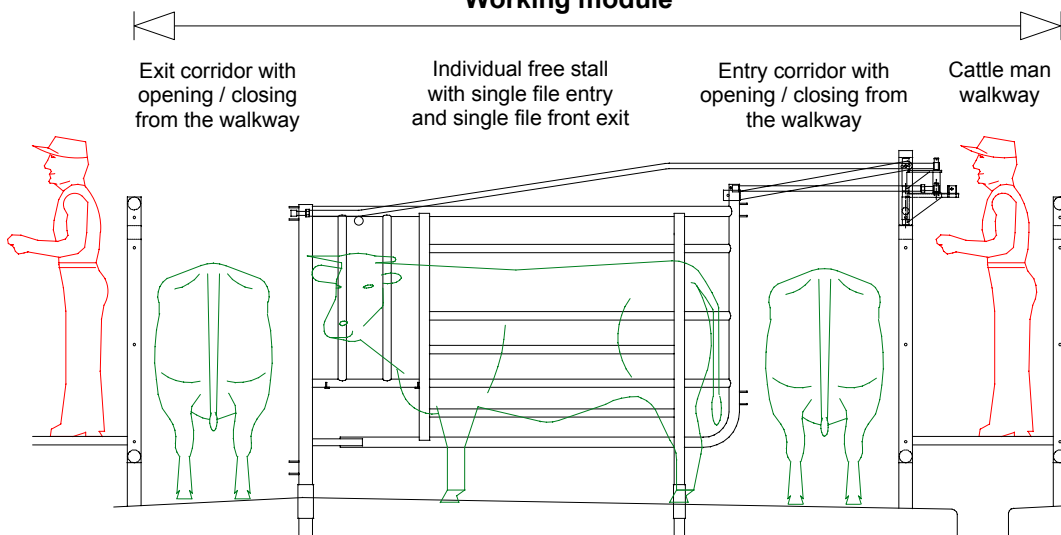

ZERO-CONTACT FREE STALL EQUIPMENT / INSTALLATION

We are offering a new type of installation to improve personnel safety:

SINGLE FILE FRONT EXIT FREE STALLS

This system, known as " ZERO CATTLE MAN / BOVINE CONTACT " prevents forced involuntary contact with the animals. Handling is more rational and faster, and the cattle are calmer than in traditional installations. Stress is reduced and high PH meat is less frequent.

90° STRAIGHT ZERO-CONTACT FREE STALLS

30° HERRINGBONE ZERO-CONTACT FREE STALLS

Cattle man walkway

Door controls

Working module

SPECIALISED
AGRO-EQUIPEMENT